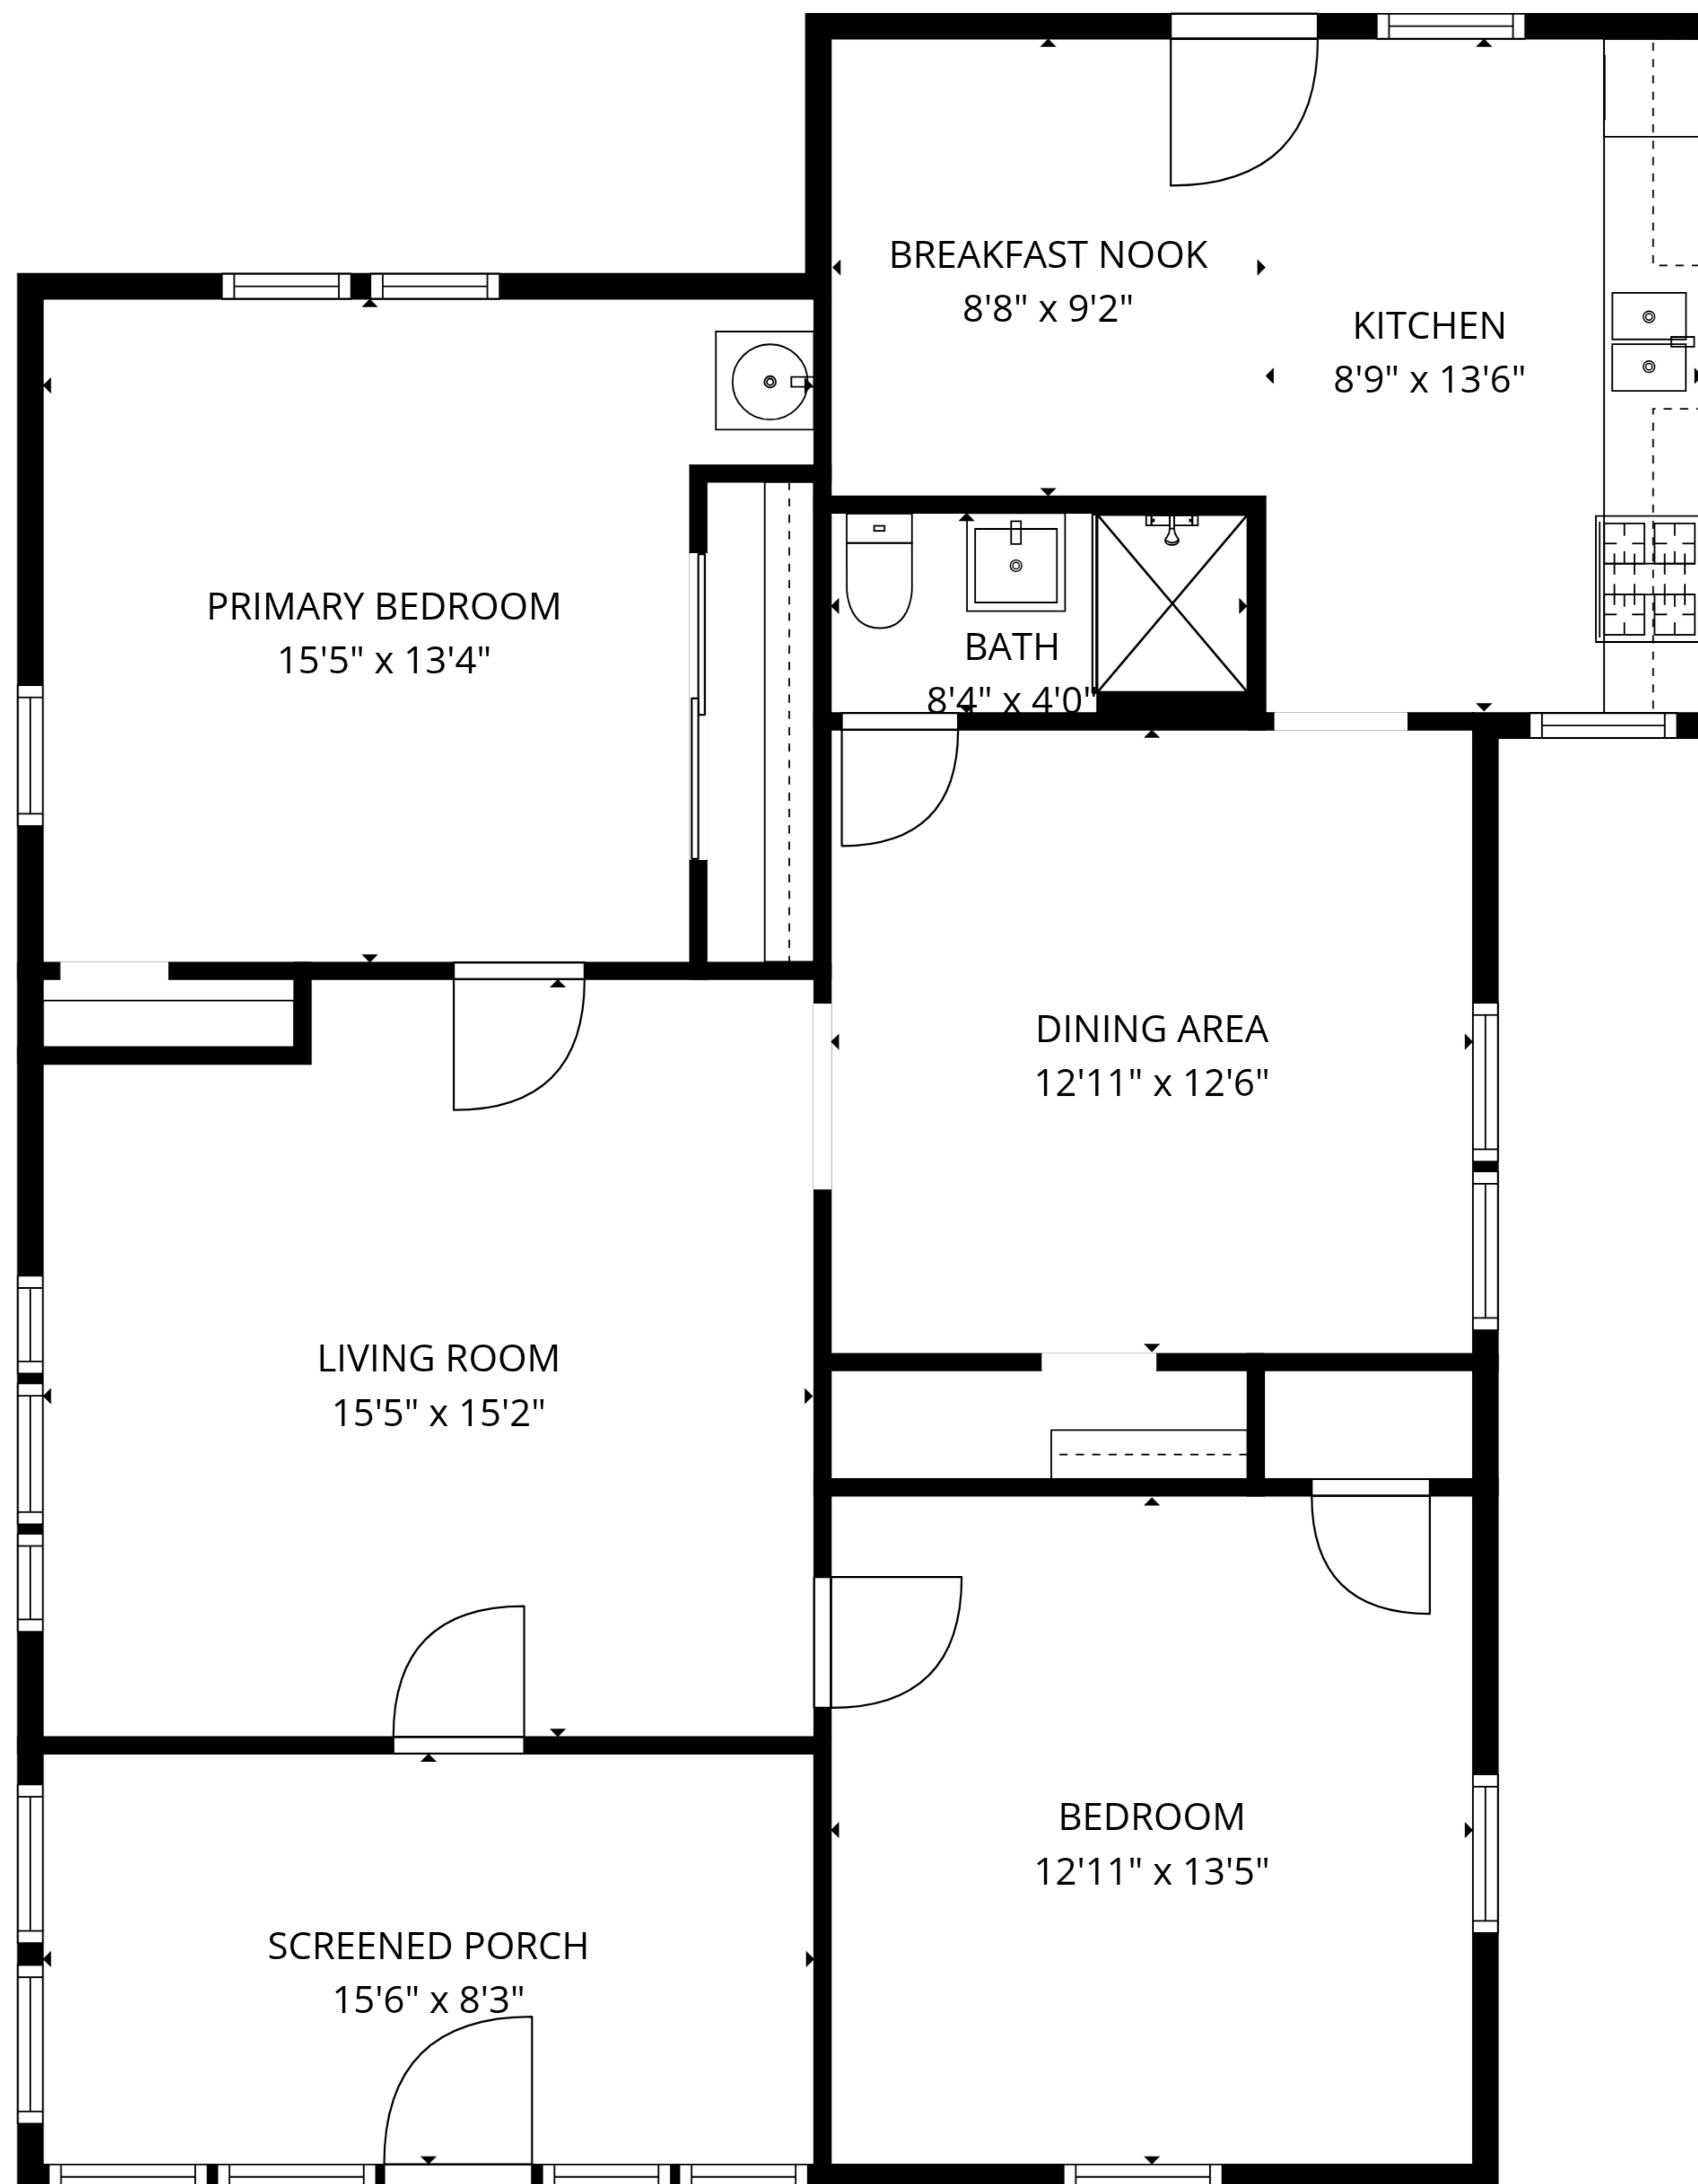

TOTAL: 495 sq. ft

1st floor: 495 sq. ft

EXCLUDED AREAS: BEDROOM: 184 sq. ft, PRIMARY BEDROOM: 191 sq. ft, SCREENED PORCH: 128 sq. ft,
KITCHEN: 119 sq. ft, BREAKFAST NOOK: 80 sq. ft, WALLS: 85 sq. ft

TOTAL: 495 sq. ft

1st floor: 495 sq. ft

EXCLUDED AREAS: BEDROOM: 184 sq. ft, PRIMARY BEDROOM: 191 sq. ft, SCREENED PORCH: 128 sq. ft,
KITCHEN: 119 sq. ft, BREAKFAST NOOK: 80 sq. ft, WALLS: 85 sq. ft