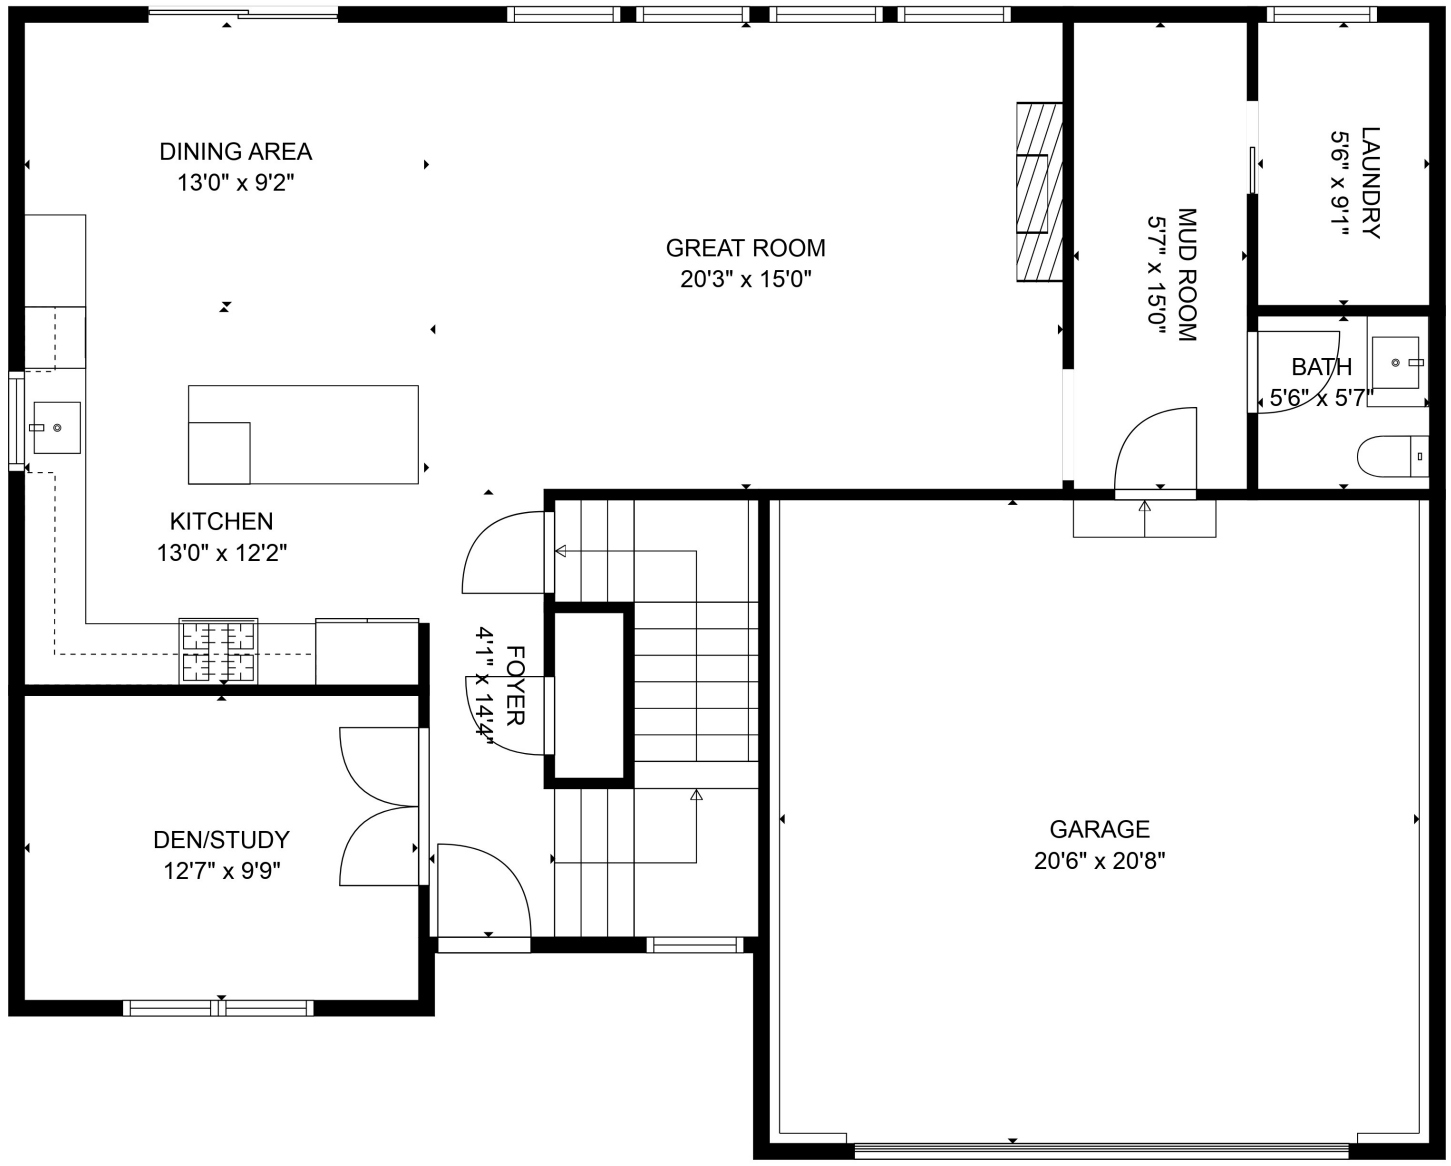

**TOTAL: 3209 sq. ft**  
 Below Ground: 987 sq. ft, FLOOR 2: 1038 sq. ft, FLOOR 3: 1184 sq. ft  
 EXCLUDED AREAS: GARAGE: 437 sq. ft, MECHANICALS: 11 sq. ft

MEASUREMENTS ARE CALCULATED BY CUBICASA TECHNOLOGY. DEEMED HIGHLY RELIABLE BUT NOT GUARANTEED.