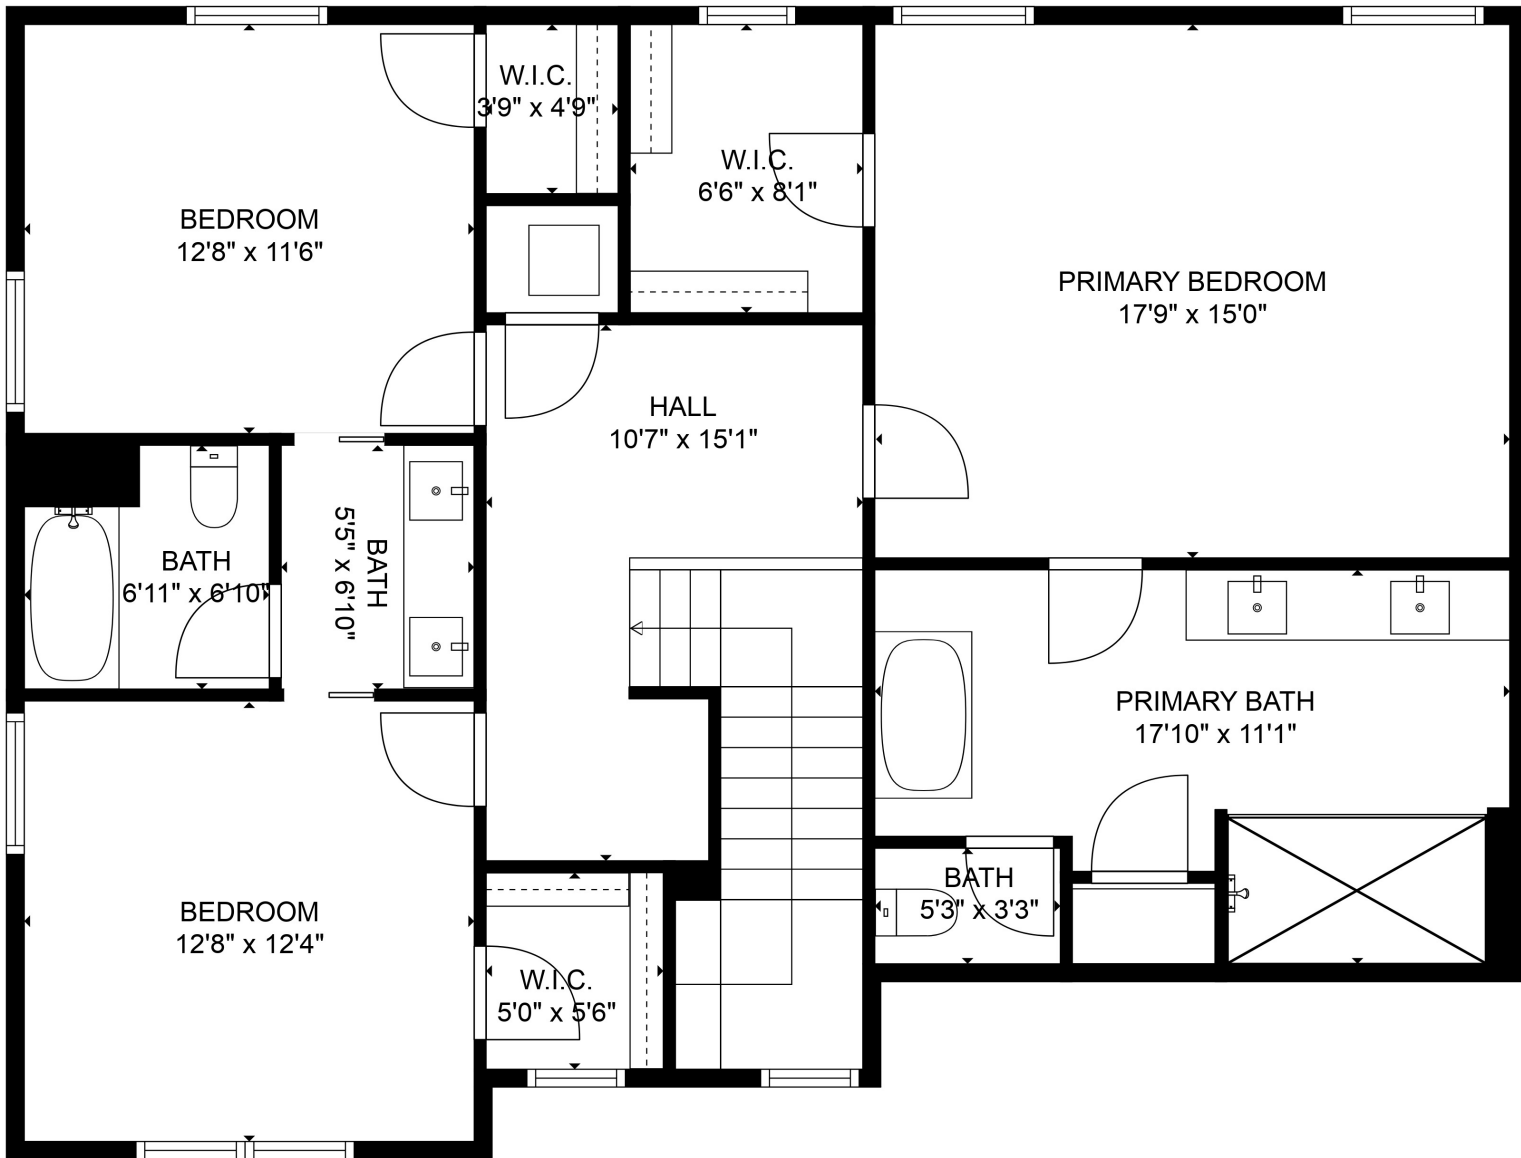

**TOTAL: 3209 sq. ft**  
 Below Ground: 987 sq. ft, FLOOR 2: 1038 sq. ft, FLOOR 3: 1184 sq. ft  
 EXCLUDED AREAS: GARAGE: 437 sq. ft, MECHANICALS: 11 sq. ft

MEASUREMENTS ARE CALCULATED BY CUBICASA TECHNOLOGY. DEEMED HIGHLY RELIABLE BUT NOT GUARANTEED.