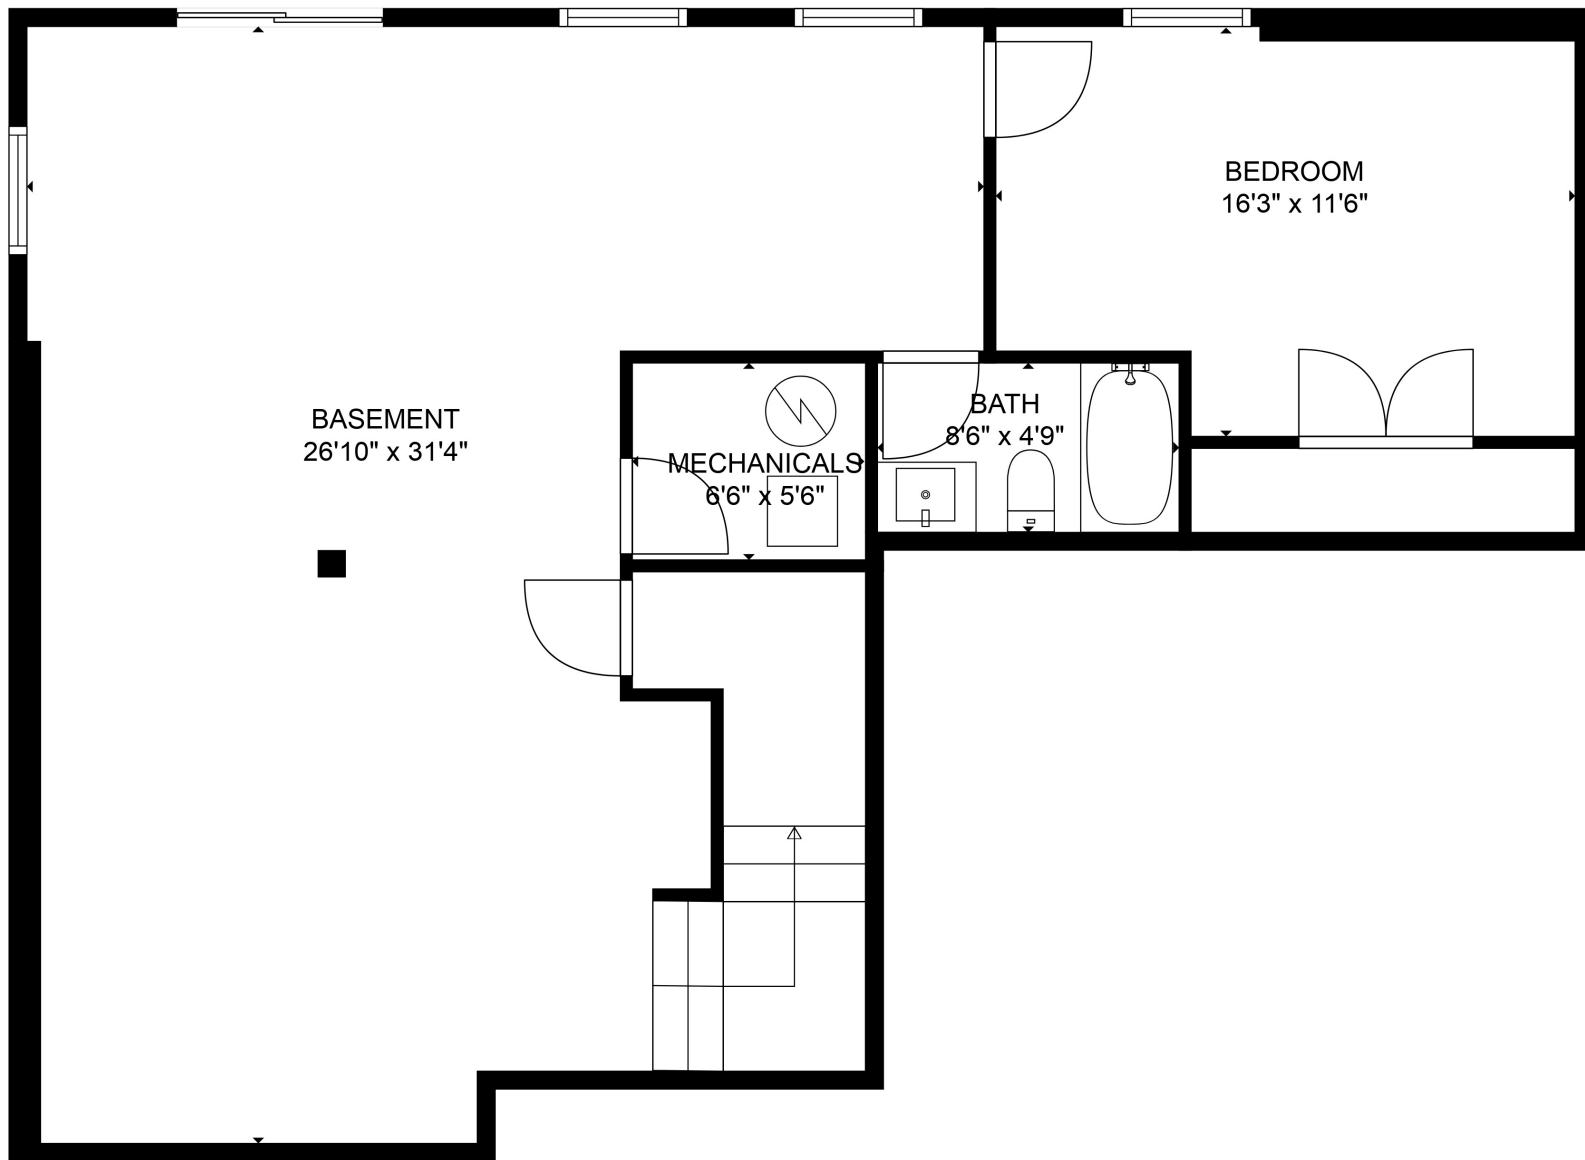

**TOTAL: 3209 sq. ft**  
 Below Ground: 987 sq. ft, FLOOR 2: 1038 sq. ft, FLOOR 3: 1184 sq. ft  
 EXCLUDED AREAS: GARAGE: 437 sq. ft, MECHANICALS: 11 sq. ft

MEASUREMENTS ARE CALCULATED BY CUBICASA TECHNOLOGY. DEEMED HIGHLY RELIABLE BUT NOT GUARANTEED.